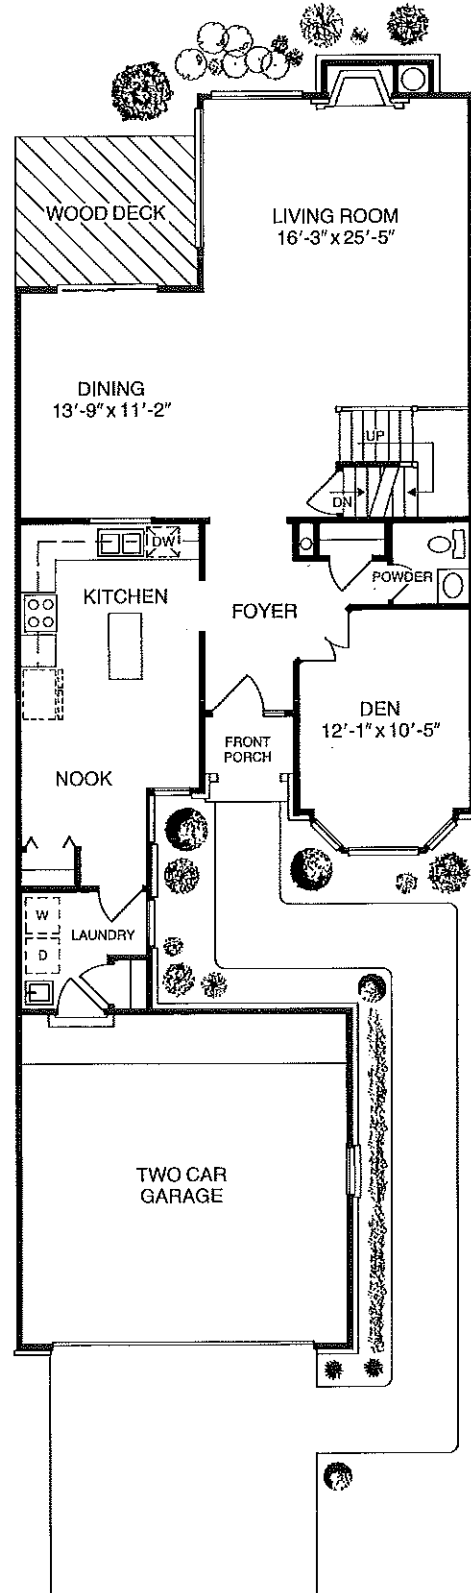

# Style C

2 Story – 3 Bedrooms, 2½ Baths with a Den,  
2223 square feet

See Standard Features on opposite page

In a constant endeavor to improve our plans, features, and communities, we reserve the right to revise designs, specifications, prices, and terms from those shown in the original plans or model homes without notice or obligation.